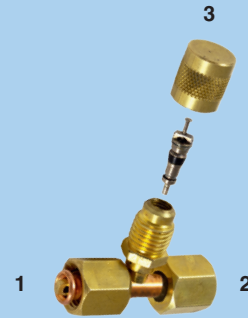

OTHER SPECIAL ACCESS VALVES, TEES & FITTINGS

MV-9610 1/4" FFL (hex swivel nut with core depressor) (1)
x 1/4" FFL (hex nut with neoprene-o-ring) (2)
x 1/4" MFL (+ core & cap) (3).

MV-9610

MV-9608 1/4" FFL (hex swivel nut with core depressor) (1)
x 1/8" FPT (hex nut, no core depressor) (2)
x 1/4" MFL (+ core & cap) (3).

MV-9608

MV-1440 1/4" FFL double with hex swivel nut and depressor (1)
x 1/8" FPT (hex shape) (2).

MV-1440

MV-1446 1/4" FFL (hex swivel nut)
x 1/4" FFL (hex swivel nut).

MV-1446

MV-1444 1/4" MFL (+ core)
x 1/4" MPT
TWO hex mounting pads for wrench and back wrench.

MV-1444