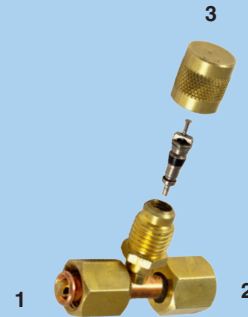

OTHER SPECIAL ACCESS VALVES, TEES & FITTINGS

MV-9610 1/4" FFL (hex swivel nut with core depressor) (1)
x 1/4" FFL (hex nut with neoprene-o-ring) (2)
x 1/4" MFL (+ core & cap) (3).

MV-9610

MV-9608 1/4" FFL (hex swivel nut with core depressor) (1)
x 1/8" FPT (hex nut, no core depressor) (2)
x 1/4" MFL (+ core & cap) (3).

MV-9608

MV-1440 1/4" FFL double with hex swivel nut and depressor (1)
x 1/8" FPT (hex shape) (2).

MV-1440

MV-1446 1/4" FFL (hex swivel nut)
x 1/4" FFL (hex swivel nut).

MV-1446

MV-1444 1/4" MFL (+ core)
x 1/4" MPT
TWO hex mounting pads for wrench and back wrench.

MV-1444