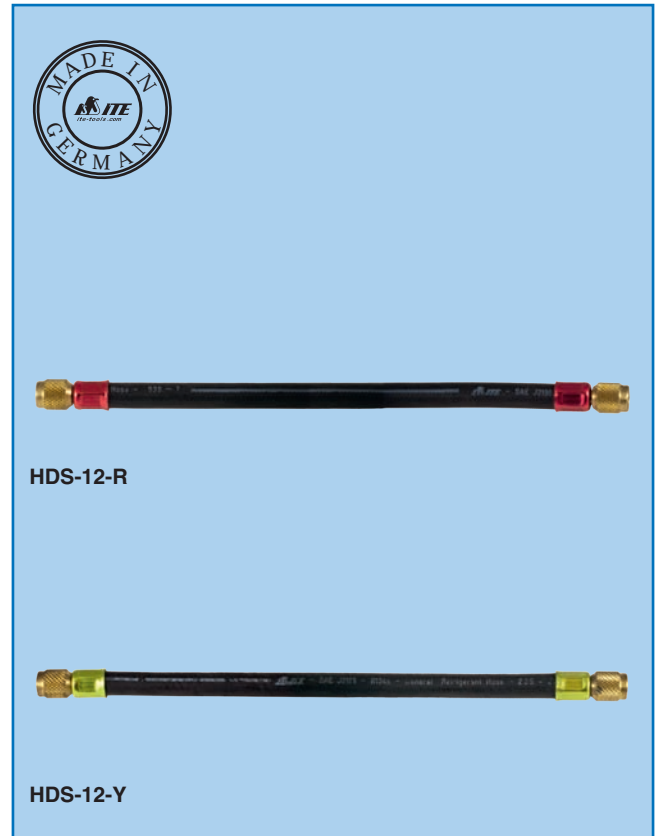

HEAVY-DUTY “ITE” SERVICE HOSES

- Working pressure: **55 bar** (800 psi).
- Burst pressure: **250 bar** (3500 psi).
- Designed according to **SAE J2196** and **SAE J2888** Norm (for no permeability).
- To be used with all **CFC, HCFC, HFC** and their specific lubricants.
- Colour coded **SWIVEL ends (BLUE, RED and YELLOW)**.
- **IMPORTANT:** Real $\frac{3}{16}$ " diameter full flow and soft black material.
- **IMPORTANT:** Safety **PURGING SLOTS** in swivel ends.
- **IMPORTANT:** **8 POINT CRIMP**.
- Made in Germany.
- Special length upon request.
- Heavy duty black or coloured hose also suitable for R410A.

1. HD SERIES, STRAIGHT CONNECTIONS

1/4" FFL WITHOUT ball valve

- *Two STRAIGHT* connecting swivel colour coded ends.
- **IMPORTANT:** Safety **PURGING SLOTS** in all swivel ends.

HDS-12-B	HD black hose, blue ends	L = 30 cm (12")
HDS-12-R	HD black hose, red ends	L = 30 cm (12")
HDS-12-Y	HD black hose, yellow ends	L = 30 cm (12")

1/4" FFL WITH ball valve

- *Both STRAIGHT* connecting swivel colour coded end.
- One end with **BALL VALVE** equipped with **CORE DEPRESSOR** (allows trapping gas and avoiding loss and spillage into the atmosphere).
- **IMPORTANT:** Safety **PURGING SLOTS** in all swivel ends.

HDS-12-B/V	HD black hose, blue ends	L = 30 cm (12")
HDS-12-R/V	HD black hose, red ends	L = 30 cm (12")
HDS-12-Y/V	HD black hose, yellow ends	L = 30 cm (12")

HDS-36-B/V	HD black hose, blue ends	L = 90 cm (36")
HDS-36-R/V	HD black hose, red ends	L = 90 cm (36")
HDS-36-Y/V	HD black hose, yellow ends	L = 90 cm (36")