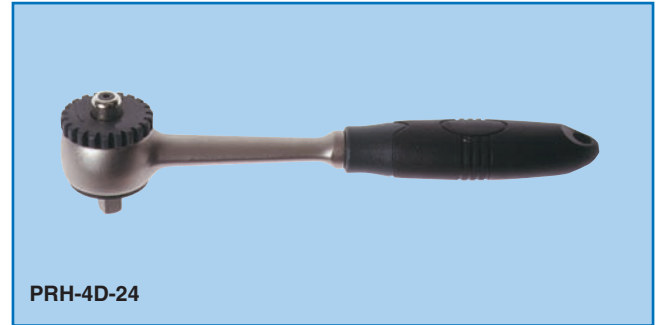

## PRO RATCHET HANDLE

**PRH-4D-24** 1/4" DR. PRO RATCHET HANDLE

- 1/4" drive.
- 150 teeth.
- 2,4°.

## LONG BALL POINT HEX KEY WRENCH SET

**HWS-8** HEX KEY WRENCH SET INCHES: 5/64", 3/32", 1/8", 5/32", 3/16", 1/4", 5/16", 3/8"

**HWS-8mm** HEX KEY WRENCH SET METRIC: 2 mm, 2,5 mm, 3 mm, 4 mm, 5 mm, 6 mm, 8 mm, 10 mm